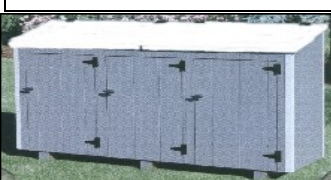

3 Door Can Holder
24"D x 7'3"W x 4'H $499.00

Colors for the 2 and 3 door Roof Clay or White Only

- Barn Red,
- Charcoal Brown
- Cape Cod Gray,
- Wedgewood Blue
- Beige, Chestnut